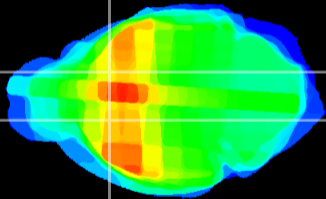

Coronal

Sagittal-R

Sagittal-L

ViBrism: CX23944  
Horizontal

CPU medial