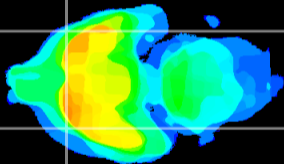

Coronal

Sagittal-R

Sagittal-L

ViBrism: CX23951
Horizontal

Pir