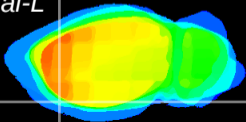

Coronal

Sagittal-R

Sagittal-L

ViBrism: CX23951
Horizontal

Pir