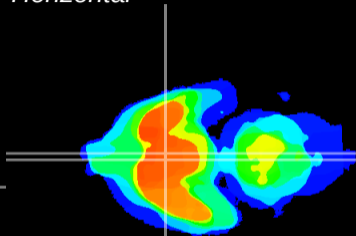

Coronal

Sagittal-R

Sagittal-L

ViBriSm: CX23955
Horizontal

SCN