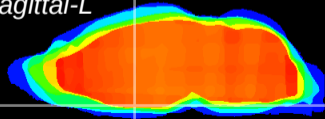

Coronal

Sagittal-R

Sagittal-L

ViBriSm: CX23955
Horizontal

SCN