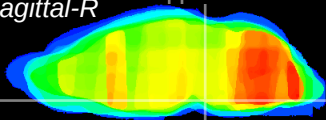

Coronal

Sagittal-R

Sagittal-L

ViBrism: CX23969
Horizontal

Pn