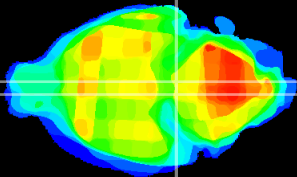

Coronal

Sagittal-R

Sagittal-L

ViBrism: CX23969
Horizontal

Pn