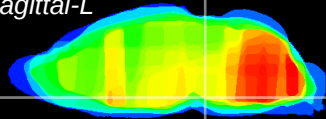

Coronal

Sagittal-R

Sagittal-L

ViBrism: CX23969
Horizontal

Pn