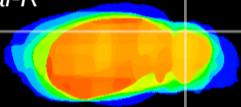

Coronal

Sagittal-R

Sagittal-L

ViBriSM: CX23970
Horizontal

Cb lobe