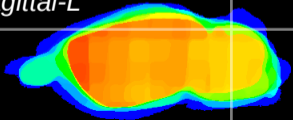

Coronal

Sagittal-R

Sagittal-L

ViBriSM: CX23970
Horizontal

Cb lobe