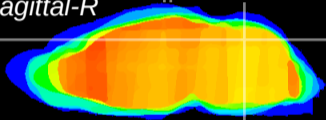

Coronal

Sagittal-R

Sagittal-L

ViBrism: CX23970  
Horizontal

Cb vermis