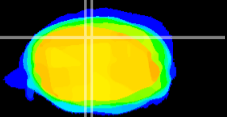

Coronal

Sagittal-R

Sagittal-L

ViBrism: CX23970  
Horizontal

Cb vermis