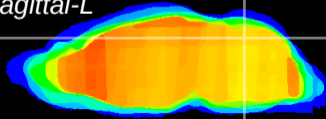

Coronal

Sagittal-R

Sagittal-L

ViBrism: CX23970  
Horizontal

Cb vermis