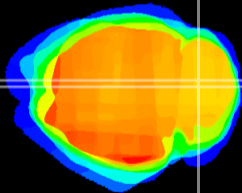

Coronal

Sagittal-R

Sagittal-L

ViBrism: CX23970  
Horizontal

Cb vermis