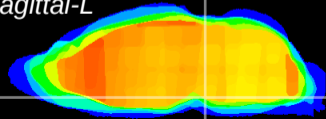

Coronal

Sagittal-R

Sagittal-L

ViBriSM: CX23970
Horizontal

Pn