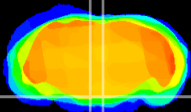

Coronal

Sagittal-R

Sagittal-L

ViBriSM: CX23970
Horizontal

Pn