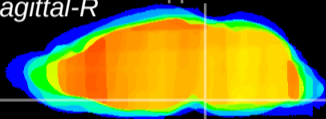

Coronal

Sagittal-R

Sagittal-L

ViBriSM: CX23970
Horizontal

Pn