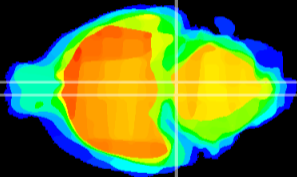

Coronal

Sagittal-R

Sagittal-L

ViBriSM: CX23970
Horizontal

Pn