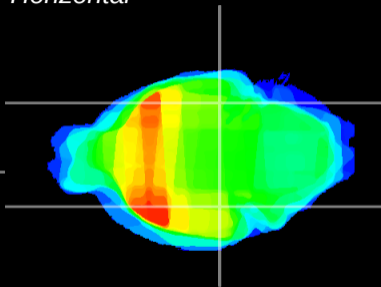

Coronal

Sagittal-R

Sagittal-L

ViBrism: CX23977
Horizontal

ventral S