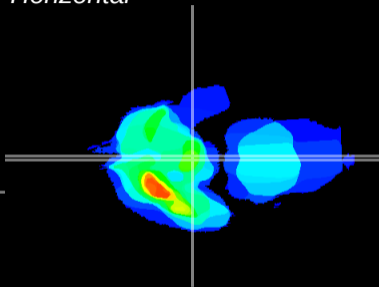

Coronal

Sagittal-R

Sagittal-L

ViBrism: CX23983
Horizontal

ME