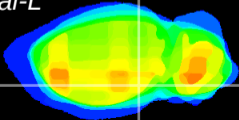

Coronal

Sagittal-R

Sagittal-L

ViBrism: CX23985
Horizontal

ventral S