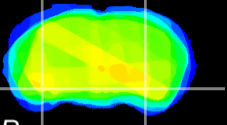

Coronal

Sagittal-R

Sagittal-L

ViBrism: CX23985
Horizontal

ventral S