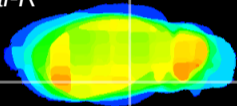

Coronal

Sagittal-R

Sagittal-L

ViBrism: CX23985
Horizontal

ventral S