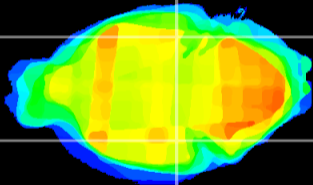

Coronal

Sagittal-R

Sagittal-L

ViBrism: CX23985
Horizontal

ventral S