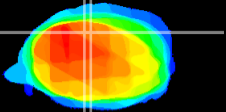

Coronal

Sagittal-R

Sagittal-L

ViBrism: CX23995  
Horizontal

Cb vermis