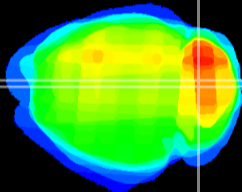

Coronal

Sagittal-R

Sagittal-L

ViBrism: CX23995  
Horizontal

Cb vermis