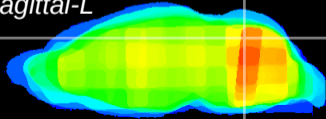

Coronal

Sagittal-R

Sagittal-L

ViBrism: CX23995  
Horizontal

Cb vermis