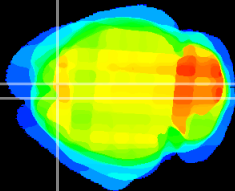

Coronal

Sagittal-R

Sagittal-L

ViBriSm: CX23996
Horizontal

Cx motor