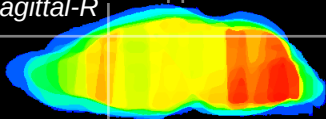

Coronal

Sagittal-R

Sagittal-L

ViBriSm: CX23996
Horizontal

Cx motor