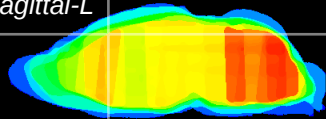

Coronal

Sagittal-R

Sagittal-L

ViBriSm: CX23996
Horizontal

Cx motor