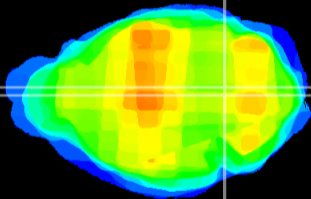

Coronal

Sagittal-R

Sagittal-L

ViBrism: CX23997
Horizontal

Tg