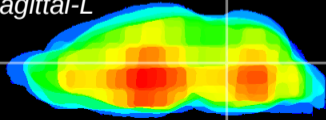

Coronal

Sagittal-R

Sagittal-L

ViBrism: CX23997
Horizontal

Tg