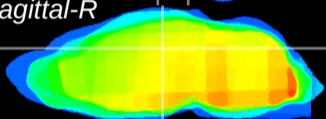

Coronal

Sagittal-R

Sagittal-L

ViBrisM: CX24003
Horizontal

DG