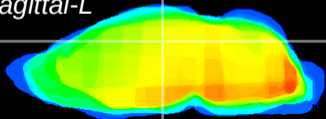

Coronal

Sagittal-R

Sagittal-L

ViBrisM: CX24003
Horizontal

DG