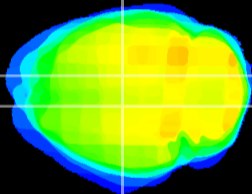

Coronal

Sagittal-R

Sagittal-L

ViBrisM: CX24003
Horizontal

DG