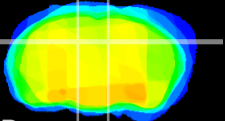

Coronal

Sagittal-R

Sagittal-L

ViBrisM: CX24003
Horizontal

DG