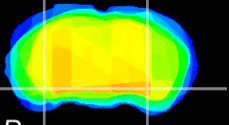

Coronal

Sagittal-R

Sagittal-L

ViBrism: CX24003
Horizontal

ventral S