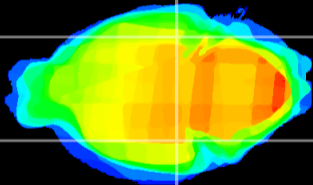

Coronal

Sagittal-R

Sagittal-L

ViBrism: CX24003
Horizontal

ventral S