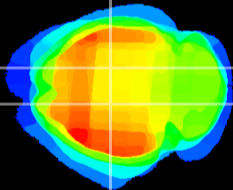

Coronal

Sagittal-R

Sagittal-L

ViBrism: CX24008
Horizontal

CA1