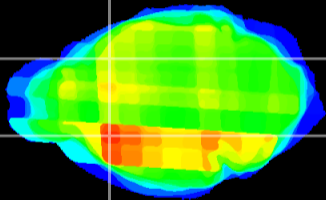

*Coronal*

*Sagittal-R*

*Sagittal-L*

ViBrism: CX24009  
*Horizontal*

CPU lateral