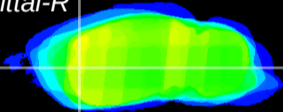

*Coronal*

*Sagittal-R*

*Sagittal-L*

ViBrism: CX24009  
*Horizontal*

CPU lateral