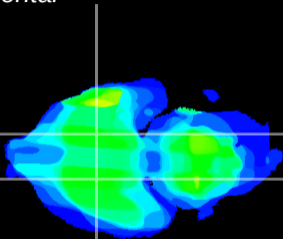

Coronal

Sagittal-R

Sagittal-L

ViBrism: CX24011
Horizontal

S0