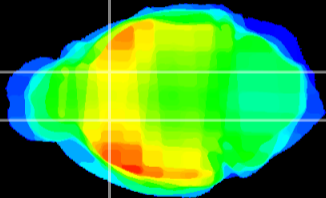

Coronal

Sagittal-R

Sagittal-L

ViBrism: CX24023
Horizontal

CPU medial