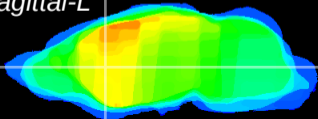

Coronal

Sagittal-R

Sagittal-L

ViBrism: CX24023
Horizontal

CPU medial