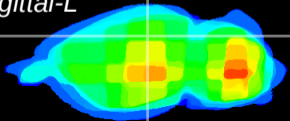

Coronal

Sagittal-R

Sagittal-L

ViBrism: CX24025
Horizontal

CA2/CA3