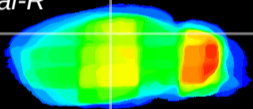

Coronal

Sagittal-R

Sagittal-L

ViBrism: CX24025
Horizontal

CA2/CA3