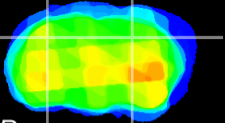

Coronal

Sagittal-R

Sagittal-L

ViBrism: CX24025
Horizontal

CA2/CA3