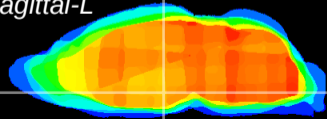

Coronal

Sagittal-R

Sagittal-L

ViBrism: CX24038
Horizontal

DM