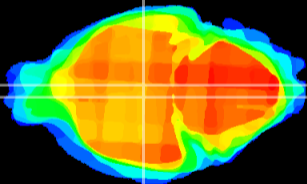

Coronal

Sagittal-R

Sagittal-L

ViBrism: CX24038
Horizontal

DM