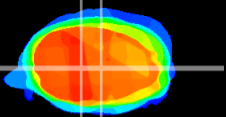

Coronal

Sagittal-R

Sagittal-L

ViBrism: CX24038
Horizontal

MVe