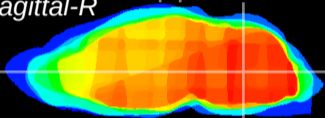

Coronal

Sagittal-R

Sagittal-L

ViBrism: CX24038
Horizontal

MVe