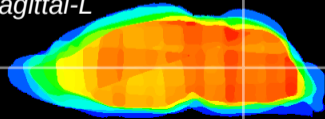

Coronal

Sagittal-R

Sagittal-L

ViBrism: CX24038
Horizontal

MVe