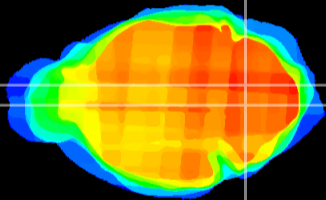

Coronal

Sagittal-R

Sagittal-L

ViBrism: CX24038
Horizontal

MVe