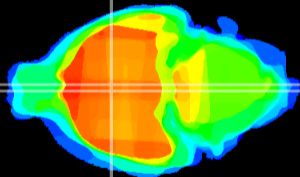

Coronal

Sagittal-R

Sagittal-L

ViBrisM: CX24043  
Horizontal

SPa dorsal