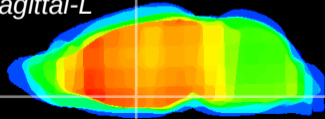

Coronal

Sagittal-R

Sagittal-L

ViBrisM: CX24043  
Horizontal

SPa dorsal