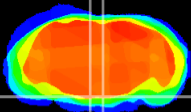

Coronal

Sagittal-R

Sagittal-L

ViBris: CX24045
Horizontal

Pn