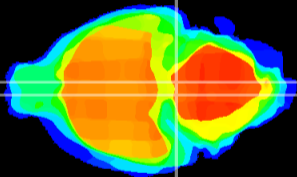

Coronal

Sagittal-R

Sagittal-L

ViBris: CX24045
Horizontal

Pn