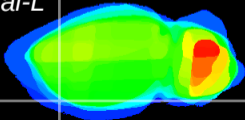

Coronal

Sagittal-R

Sagittal-L

ViBrism: CX24046
Horizontal

Pir