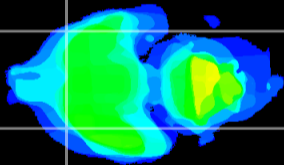

Coronal

Sagittal-R

Sagittal-L

ViBrism: CX24046
Horizontal

Pir