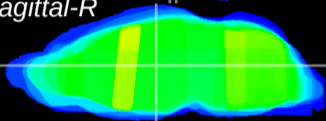

Coronal

Sagittal-R

Sagittal-L

ViBrism: CX24059
Horizontal

MD