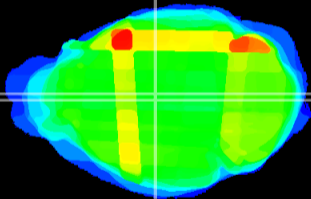

Coronal

Sagittal-R

Sagittal-L

ViBrism: CX24059
Horizontal

MD