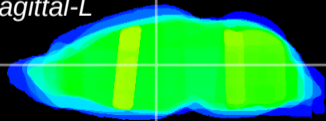

Coronal

Sagittal-R

Sagittal-L

ViBrism: CX24059
Horizontal

MD