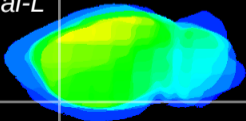

Coronal

Sagittal-R

Sagittal-L

ViBrism: CX24060
Horizontal

Pir