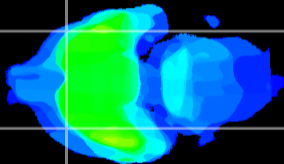

Coronal

Sagittal-R

Sagittal-L

ViBrism: CX24060
Horizontal

Pir