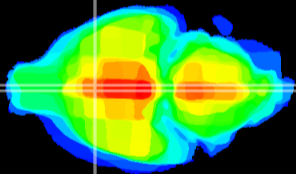

Coronal

Sagittal-R

Sagittal-L

ViBrism: CX24063
Horizontal

MPA