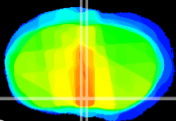

Coronal

Sagittal-R

Sagittal-L

ViBrism: CX24063
Horizontal

MPA