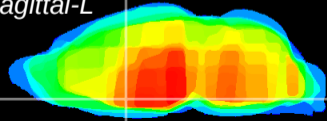

Coronal

Sagittal-R

Sagittal-L

ViBrism: CX24063
Horizontal

MPA