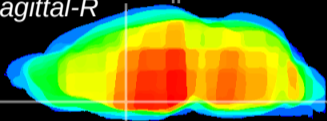

Coronal

Sagittal-R

Sagittal-L

ViBrism: CX24063
Horizontal

MPA