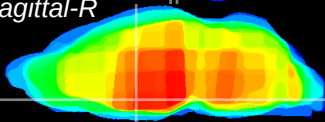

Coronal

Sagittal-R

Sagittal-L

ViBriSm: CX24063
Horizontal

SPa dorsal