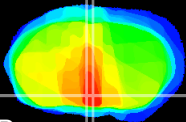

Coronal

Sagittal-R

Sagittal-L

ViBriSm: CX24063
Horizontal

SPa dorsal