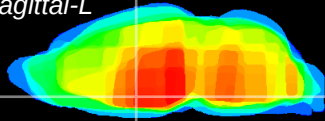

Coronal

Sagittal-R

Sagittal-L

ViBriSm: CX24063
Horizontal

SPa dorsal