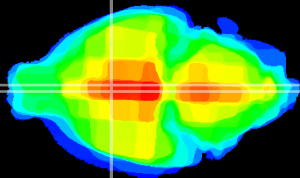

Coronal

Sagittal-R

Sagittal-L

ViBriSm: CX24063
Horizontal

SPa dorsal