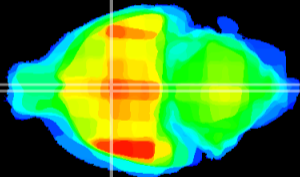

Coronal

Sagittal-R

Sagittal-L

ViBrisM: CX24071
Horizontal

SPa dorsal