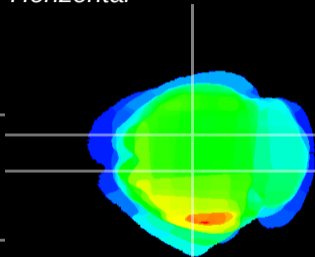

Coronal

Sagittal-R

Sagittal-L

ViBrism: CX24080
Horizontal

CA1