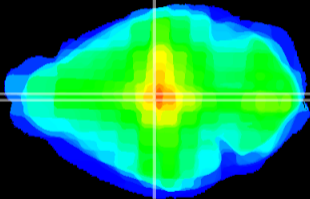

Coronal

Sagittal-R

Sagittal-L

ViBrism: CX24081
Horizontal

MD