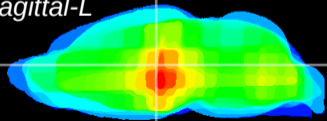

Coronal

Sagittal-R

Sagittal-L

ViBrism: CX24081
Horizontal

MD