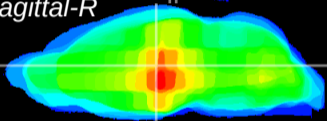

Coronal

Sagittal-R

Sagittal-L

ViBrism: CX24081
Horizontal

MD