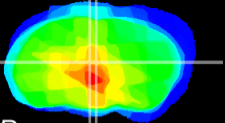

Coronal

Sagittal-R

Sagittal-L

ViBrism: CX24081
Horizontal

MD