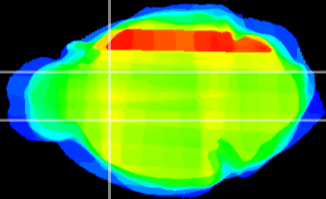

Coronal

Sagittal-R

Sagittal-L

ViBrism: CX24082
Horizontal

CPU medial