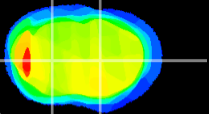

Coronal

Sagittal-R

Sagittal-L

ViBrism: CX24082
Horizontal

CPU medial