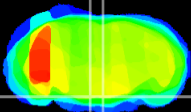

Coronal

Sagittal-R

Sagittal-L

ViBrism: CX24082
Horizontal

Pn