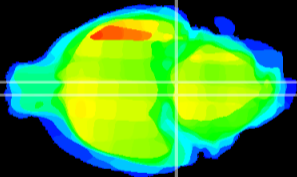

Coronal

Sagittal-R

Sagittal-L

ViBrism: CX24082
Horizontal

Pn