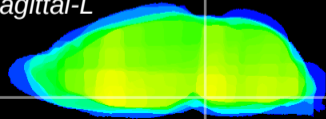

Coronal

Sagittal-R

Sagittal-L

ViBrism: CX24082
Horizontal

Pn