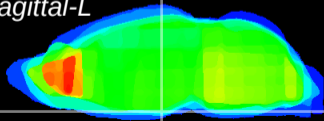

*Coronal*

*Sagittal-R*

*Sagittal-L*

ViBrism: CX24085  
*Horizontal*

ME