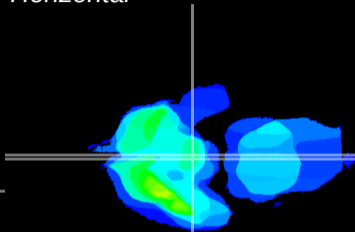

*Coronal*

*Sagittal-R*

*Sagittal-L*

ViBrism: CX24085  
*Horizontal*

ME