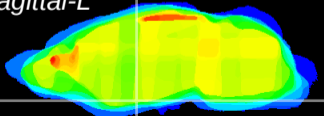

Coronal

Sagittal-R

Sagittal-L

ViBrism: CX24086
Horizontal

S0