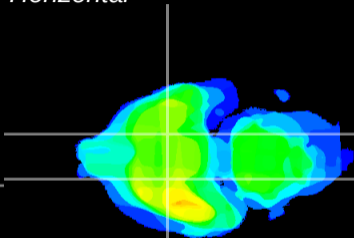

Coronal

Sagittal-R

Sagittal-L

ViBrism: CX24086
Horizontal

S0