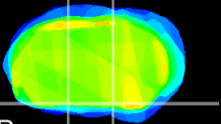

Coronal

Sagittal-R

Sagittal-L

ViBrism: CX24086
Horizontal

S0