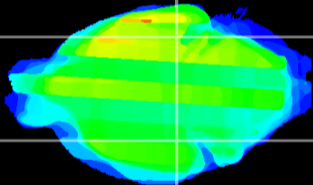

Coronal

Sagittal-R

Sagittal-L

ViBrism: CX24087
Horizontal

ventral S