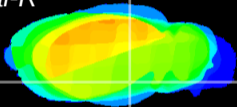

Coronal

Sagittal-R

Sagittal-L

ViBrism: CX24087
Horizontal

ventral S