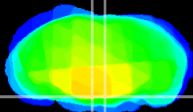

Coronal

Sagittal-R

Sagittal-L

ViBrism: CX24094
Horizontal

Pn