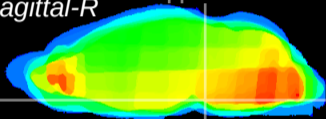

Coronal

Sagittal-R

Sagittal-L

ViBrism: CX24094
Horizontal

Pn