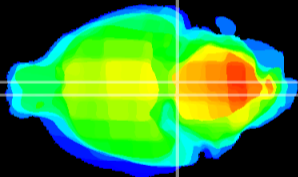

Coronal

Sagittal-R

Sagittal-L

ViBrism: CX24094
Horizontal

Pn