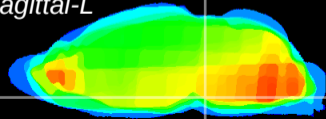

Coronal

Sagittal-R

Sagittal-L

ViBrism: CX24094
Horizontal

Pn