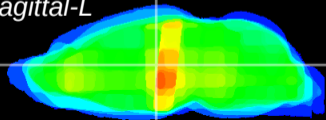

Coronal

Sagittal-R

Sagittal-L

ViBrism: CX24100
Horizontal

MD