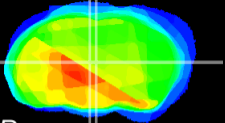

Coronal

Sagittal-R

Sagittal-L

ViBrism: CX24100
Horizontal

MD