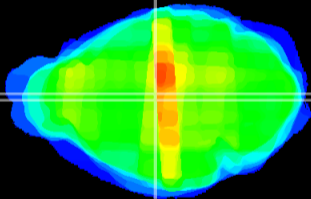

Coronal

Sagittal-R

Sagittal-L

ViBrism: CX24100
Horizontal

MD