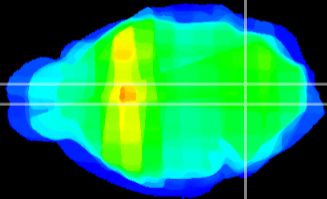

Coronal

Sagittal-R

Sagittal-L

ViBrism: CX24103
Horizontal

MVe