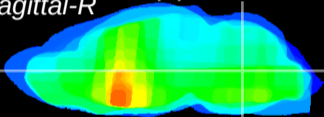

Coronal

Sagittal-R

Sagittal-L

ViBrism: CX24103
Horizontal

MVe