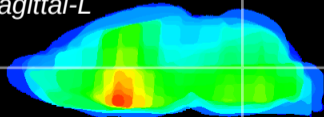

Coronal

Sagittal-R

Sagittal-L

ViBrism: CX24103
Horizontal

MVe