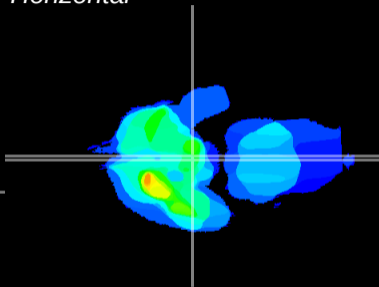

Coronal

Sagittal-R

Sagittal-L

ViBrism: CX24104
Horizontal

ME