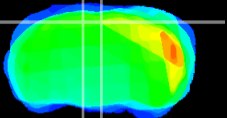

Coronal

Sagittal-R

Sagittal-L

ViBrism: CX24109
Horizontal

RS