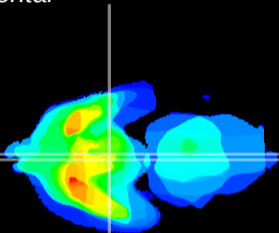

Coronal

Sagittal-R

Sagittal-L

ViBrism: CX24124
Horizontal

Arc