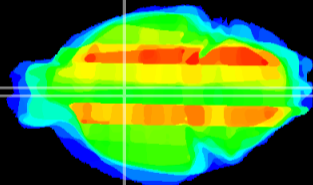

Coronal

Sagittal-R

Sagittal-L

ViBrism: CX24128
Horizontal

Pa