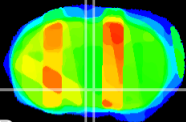

Coronal

Sagittal-R

Sagittal-L

ViBrism: CX24128
Horizontal

Pa