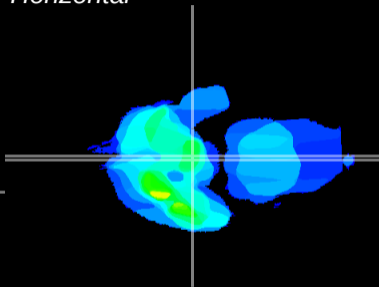

Coronal

Sagittal-R

Sagittal-L

ViBrism: CX24133
Horizontal

ME