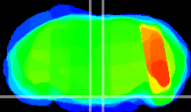

Coronal

Sagittal-R

Sagittal-L

ViBrism: CX24137
Horizontal

Pn