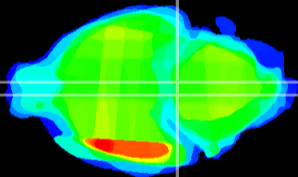

Coronal

Sagittal-R

Sagittal-L

ViBrism: CX24137
Horizontal

Pn