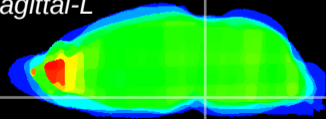

Coronal

Sagittal-R

Sagittal-L

ViBrism: CX24139
Horizontal

Pn