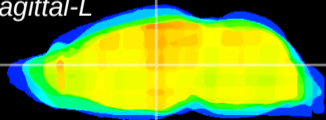

Coronal

Sagittal-R

Sagittal-L

ViBrism: CX24143
Horizontal

MD