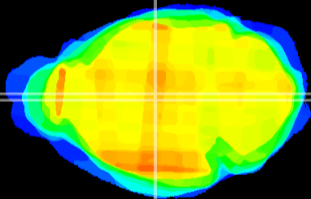

Coronal

Sagittal-R

Sagittal-L

ViBrism: CX24143
Horizontal

MD