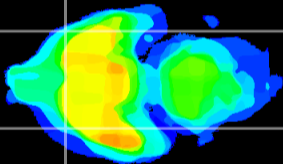

Coronal

Sagittal-R

Sagittal-L

ViBrism: CX24143
Horizontal

Pir