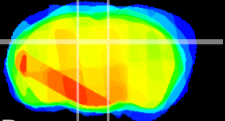

Coronal

Sagittal-R

Sagittal-L

ViBrism: CX24149
Horizontal

DG